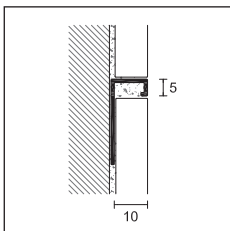

DJKG/10

PRODECOR - C DESIGN

length = 270 cm - pack 5 pcs

H

ART. finishing

10

BRASS

DJKG/10 24kt gold plated

12902

euro/m
61,95

individually packed