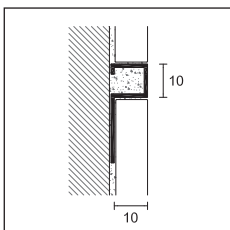

UKGC/10

**PROSTYLE - C DESIGN**

length = 270 cm - pack 5 pcs

**H****ART. finishing****10****BRASS**

**UKGC/10** 24 kt gold plated + crystals  
from Swarovski®

13410

**euro/m**  
**348,12**

individually packed

*UKGC/10 24 kt gold plated brass + crystals from Swarovski®*

DJKG/10

**PRODECOR - C DESIGN**

length = 270 cm - pack 5 pcs

**H****ART. finishing****10****BRASS**

**DJKG/10** 24kt gold plated

12902

**euro/m**  
**61,95**

individually packed

UKG/10

**PROSTYLE - C DESIGN**

length = 270 cm - pack 5 pcs

**H****ART. finishing****10****BRASS**

**UKG/10** 24kt gold plated

12910

**euro/m**  
**69,30**