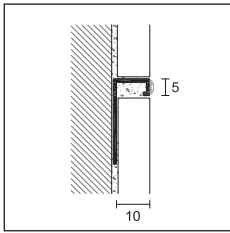

DJKGC/10

PRODECOR - C DESIGN

length = 270 cm - pack 5 pcs

H

ART. finishing

10

BRASS

DJKGC/10 24 kt gold plated + crystals
from Swarovski®

13402

euro/m
195,41

individually packed