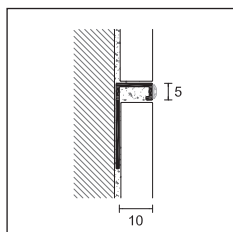

DJKC/10

PRODECOR - C DESIGN

length = 270 cm - pack 5 pcs

H

ART. finishing

10

CHROMIUM-PLATED BRASS

	chromium-plated + crystals from Swarovski®		13300
	euro/m		86,63
DJKC/10	chromium-plated + crystals from Swarovski®		13302
	euro/m		148,73

individually packed