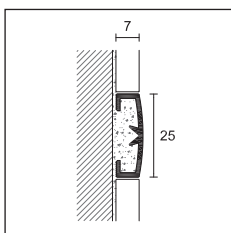

LB/B/10

LB/A
LB/B/25

PROLIST

length = 270 cm - pack 20 pcs

ART. finishing		L x H	
		10x7	25x7
ALUMINIUM			
LB/A	silver anodised	-	93270
	<i>euro/m</i>	-	6,33
LB/B/	bright polished silver	93252	93272
	bright polished gold	93253	93273
	<i>euro/m</i>	6,14	8,35

individually packed