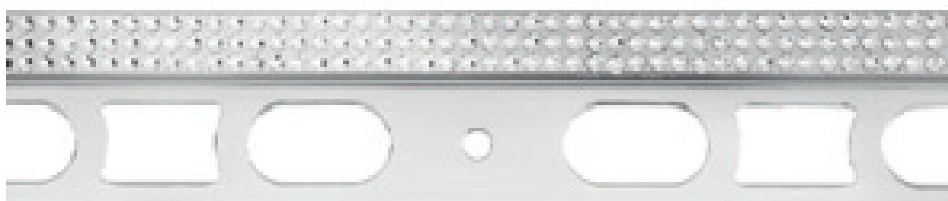

#### CHROMIUM-PLATED BRASS

UKC/10	chromium-plated + crystals from Swarovski®		13310
	euro/m		283,59

individually packed

UKC/10 chromium-plated brass with crystals from Swarovski®

DJKGC/10

**PRODECOR - C DESIGN**