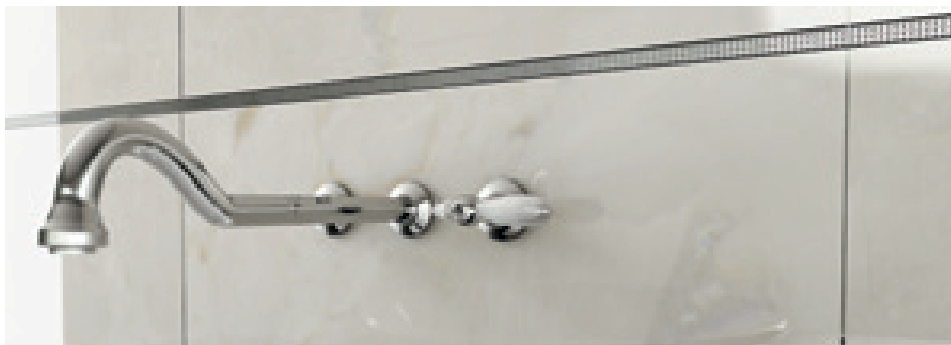

## cerfix® C design

C Design is a line of profiles, embellished with crystals from Swarovski®. The combination of the chromium plated or gold plated profile and the crystal enhances the brightness of the lines and makes elegant any space.