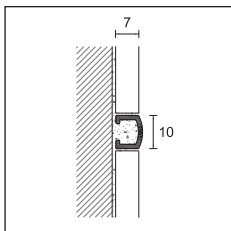

Prolist is a range of decorative listellos designed to create stylish and eye-catching aesthetic effects of wall tiles. They are available in different materials and colors, and can be coordinated to the profiles of the ranges PROTRIM and Proangle to obtain elegant and sophisticated combinations.

PROLIST

length = 270 cm - pack 20 pcs

ART. finishing		L x H			
		10x7	15x7	20x7	25x7
ALUMINIUM					
LDA/	silver anodised	93255	93215	93220	93256
	<i>euro/m</i>	4,35	6,11	6,65	7,07
LDB/	bright polished silver	93258	93219	93224	93259
LDT/	bright polished titanium	93257	93218	93223	93268
	<i>euro/m</i>	6,14	8,05	8,45	8,86
LDS/	bright satin silver	93240	93216	93221	93244
	bright satin gold	93241	93217	93222	93245
LDTM/	bright satin titanium	93266	93211	93225	93246
LDRS/	bright satin copper	93242	93267	93229	93269
	<i>euro/m</i>	8,14	9,96	10,45	10,88
LDAG/	bright scratched silver	93263	93214	93228	93243
	<i>euro/m</i>	10,07	11,91	12,35	12,77
COLOUR-COATED ALUMINIUM					
LDV/	white stone	-	-	93207	-
	black stone	-	-	93209	-
	<i>euro/m</i>	-	-	8,45	-

individually packed

LB/B/10

PROLIST

length = 270 cm - pack 20 pcs

ART. finishing		L x H	
		10x7	25x7
ALUMINIUM			
LB/A	silver anodised	-	93270
	<i>euro/m</i>	-	6,33
LB/B/	bright polished silver	93252	93272
	bright polished gold	93253	93273
	<i>euro/m</i>	6,14	8,35

individually packed

PROLIST

length = 270 cm - pack 10 pcs

ART. finishing		L x H		
		10x10	15x10	25x10
STAINLESS STEEL				
LA/I/	polished stainless steel AISI 304 DIN 1.4301	93283	93284	93285
	<i>euro/m</i>	6,64	9,92	14,68
LA/IS/	satin stainless steel AISI 304 DIN 1.4301	93296	93297	93298
	<i>euro/m</i>	8,34	11,63	16,39

individually packed

Complete the article code with L measure (for example LDA/ for L=10 becomes LDA/10)

Stainless steel listellos: different measures on demand - minimum 108 meters

For a single piece, see sales conditions on page 288