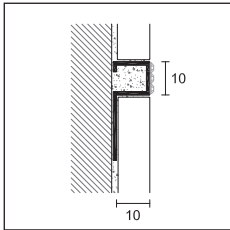

length = 270 cm - pack 5 pcs

**H****ART. finishing****10****BRASS**

**DJKGC/10** 24 kt gold plated + crystals  
from Swarovski®

13402

**euro/m**  
**195,41**

individually packed

*DJKGC/10 24 kt gold plated brass + crystals from Swarovski®*

UKGC/10

**PROSTYLE - C DESIGN**

length = 270 cm - pack 5 pcs

**H****ART. finishing****10****BRASS**

**UKGC/10** 24 kt gold plated + crystals  
from Swarovski®

13410

**euro/m**  
**348,12**

individually packed