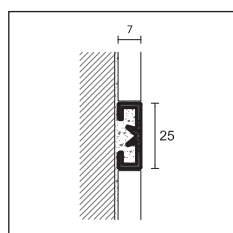

listellos and decorative profiles metal line AF - prolist x design

Metal Line AF M Design is a decorative listello in aluminium characterized by modern and minimalist lines that, thanks to its special shape, creates an elegant shadow that crosses the ceramic covering.

METAL LINE AF - M DESIGN

length = 270 cm - pack 10 pcs

ART.	finishing	6	10	12,5
ALUMINIUM				
	silver anodised		13198	13199
	euro/m		8,34	8,34
AF/1/	titanium anodised		13201	13203
	colour-coated polished white RAL 9010		13196	13197
	euro/m		12,16	12,16

individually packed

Prolist is available in five original finishes X Design. In anodised aluminium, X Design is characterized by a special scratched finish and original colours that allow different chromatic combinations, created for interior designers and architects by following the latest trends of modern design.

LDAD

PROLIST - X DESIGN

length = 270 cm - pack 10 pcs

ART.	finishing	L x H
		25x7
ANODISED ALUMINIUM		
	platinum	
	titanium	
LDAD	brown	
	dark brown	
	carbon	
	euro/m	13,38

individually packed