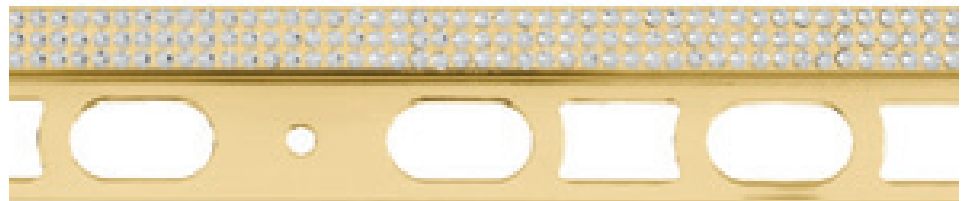

UKGC/10

**PROSTYLE - C DESIGN**

length = 270 cm - pack 5 pcs

**H****ART. finishing****10****BRASS**

**UKGC/10** 24 kt gold plated + crystals  
from Swarovski®

13410

**euro/m**  
**348,12**

individually packed

*UKGC/10 24 kt gold plated brass + crystals from Swarovski®*

DJKG/10

**PRODECOR - C DESIGN**

length = 270 cm - pack 5 pcs

**H****ART. finishing****10****BRASS**

**DJKG/10** 24kt gold plated

12902

**euro/m**  
**61,95**