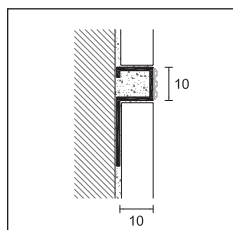

UKC/10

PROSTYLE - C DESIGN

length = 270 cm - pack 5 pcs

H

ART. finishing

10