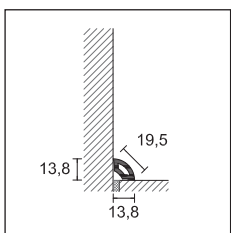

8580

PVC LINE

length = 250 cm - pack 80 pcs

FOAM PVC

ART.	decors		decors	
8580		532 30764		white 555 30780
		542 30774		light grey 556 30782
		545 30778		black 557 30784

euro/m 0,67

no partial packaging