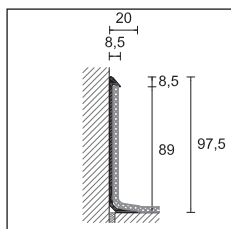

skirting board

pvc line

PVC Line 148 is a skirting board for carpet and PVC coverings, composed of a base in rigid PVC and clip in soft PVC. Used as internal corner connection profile, it creates a curvature on the corner once the covering has been laid. It also allows to finish and cover the extremities of the carpet or the PVC covering, thus covering any cutting inaccuracies. This profile is recommended for public spaces such as hospitals and schools.

172

PVC LINE - BASE

length = 300 cm - pack 30 pcs

ART. finishing

WHITE RIGID PVC

148/B	PVC white	☐	19095
	euro/m		2,59
148/BR	PVC white	☐	19094
	euro/m		1,74

no partial packaging

PVC LINE - CLIP

length = 305 cm - pack 30 pcs

ART. finishing

PVC MORBIDO

148/C	PVC white	☐	19096
	PVC ash grey	☒	19097
	PVC sand	☐	19098
	euro/m		2,09

no partial packaging

PVC LINE

length = 300 cm - pack 20 pcs

ART. finishing **100**

PVC

172	PVC white	☐	19210
	euro/m		3,82

no partial packaging

length = 300 cm - pack 20 pcs

ART. finishing **60**

ALUMINIUM

173	silver anodised drilled	☒	19215
	euro/m		6,77

no partial packaging

MS POLYMER-BASED ADHESIVE FOR SKIRTING BOARDS

quantity 290 ml - pack 24 pcs

PP/96		78301
	euro/pc	18,81

output 10/15 m for cartridge

148/C is available in different colours on request

For a single piece, see sales conditions on page 288