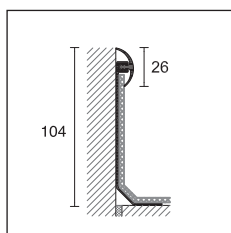

skirting board

pvc line

PVC Line 148 is a skirting board for carpet and PVC coverings, composed of a base in rigid PVC and clip in soft PVC. Used as internal corner connection profile, it creates a curvature on the corner once the covering has been laid. It also allows to finish and cover the extremities of the carpet or the PVC covering, thus covering any cutting inaccuracies. This profile is recommended for public spaces such as hospitals and schools.

PVC LINE - BASE

length = 300 cm - pack 30 pcs

ART. finishing

WHITE RIGID PVC

148/B	PVC white	☐	19095
	euro/m		2,59
148/BR	PVC white	☐	19094
	euro/m		1,74

no partial packaging

PVC LINE - CLIP

length = 305 cm - pack 30 pcs

ART. finishing

PVC MORBIDO

148/C	PVC white	☐	19096
	PVC ash grey	☒	19097
	PVC sand	☐	19098
	euro/m		2,09

no partial packaging

PVC LINE

length = 300 cm - pack 20 pcs

ART. finishing **100**

PVC

172	PVC white	☐	19210
	euro/m		3,82

no partial packaging

length = 300 cm - pack 20 pcs

ART. finishing **60**

ALUMINIUM

173	silver anodised drilled	☒	19215
	euro/m		6,77

no partial packaging

MS POLYMER-BASED ADHESIVE FOR SKIRTING BOARDS

quantity 290 ml - pack 24 pcs

PP/96		78301
	euro/pc	18,81

output 10/15 m for cartridge

148/C is available in different colours on request

For a single piece, see sales conditions on page 288