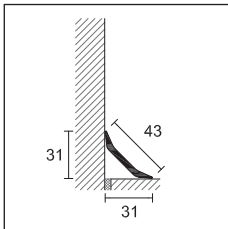

169

PVC LINE - COVE-SHAPED

length = 200 cm - pack 50 pcs

H

ART. finishing

31

PVC

169	black		19195
	<i>euro/m</i>		2,00

no partial packaging