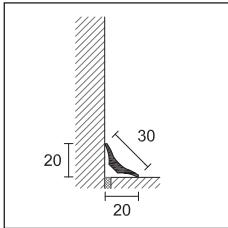

170

PVC LINE - COVE-SHAPED

length = 200 cm - pack 50 pcs

H

ART. finishing

20

PVC

170	black		19200
	<i>euro/m</i>		1,37

no partial packaging