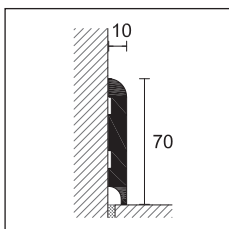

8606

MS polymer-based adhesive for skirting boards see page 266

For customizations with decors that are not in our database, there is an extra of 165 € for decor.

For a single piece, see sales conditions on page 288