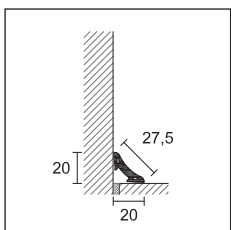

8582

PVC LINE

length = 250 cm - pack 60 pcs

FOAM PVC

ART.	decors		decors	
8582		532 30714		white 555 30730
		542 30724		light grey 556 30732
		545 30728		black 557 30734

euro/m 1,11

no partial packaging

For a single piece, see sales conditions on page 288