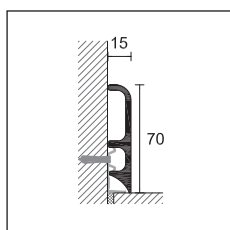

8602/P

8602/C fixing clips

For a single piece, see sales conditions on page 288

skirting board

pvc line

PVC Line 8603 is an impact-resistant and 70-mm high skirting board in foam PVC. It is particularly suitable for DIY installation, thanks to the speed and easiness of application. It is available in different colours and it can be installed with a simple interlocking system with harmonic stainless steel clips. In addition to its decorative function, it allows to hide the expansion gap perimeter of floating wood and laminate floors.

8603 Foam PVC decor 555

8603

PVC LINE

length 250 cm - pack 40 pcs

FOAM PVC

H = 70 mm

ART.	decors	
8603	 532	30144
	 542	30154
	 545	30158
	 white 555	30160
	 light grey 556	30162
	 black 557	30164

euro/m 2,29