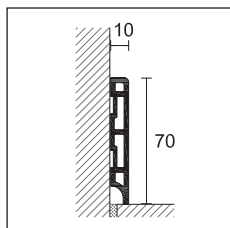

skirting board

pvc line

PVC Line 8615 and 8616 are two skirting boards in co-extruded PVC, characterized by a square shape and a 70-mm height. Both are composed of a core in foam PVC and a visible surface in coloured rigid PVC to guarantee the best aesthetic result and colour uniformity.

They can also be covered with Alcrom® Plus film and can be further customized thanks to the digital printing technology Profilpas Digital System.

8615 and 8616 can be fixed to the wall with adhesive (PP/96) or nails. Moreover, they do not absorb water and are resistant to impact, wear and tear, UV rays and the products normally used for cleaning floors and wall coverings.

NEW PVC LINE

length 250 cm - pack 20 pcs - H = 70 mm

CO-EXTRUDED PVC (FOAM PVC + RIGID PVC)

ART.

8615	☐	white RAL 9003	29353	☒	black RAL 9004	29354
	☐	white RAL 9010	29355			

euro/m **2,94**

8615	☒	silver	29356

euro/m

no partial packaging

8615

NEW PVC LINE

length 250 cm - pack 20 pcs - H = 70 mm

CO-EXTRUDED PVC (FOAM PVC + RIGID PVC) COVERED WITH ALCROM® PLUS FILM

ART.

decors

8615	☐	96 white RAL 9010 embossed	29357
	☒	97 black RAL 9005 embossed	29358

euro/m **3,72**

no partial packaging

8615 can be covered with customised Alcrom® Plus film on request, with a minimum order of 500 meters €/m 3,72

NEW PVC LINE

length 250 cm - pack 20 pcs - H = 70 mm

CO-EXTRUDED PVC (FOAM PVC + RIGID PVC)

ART.

8616	☐	white RAL 9003	29495	☒	black RAL 9004	29496

euro/m **4,41**

8616	☒	silver	29498

euro/m

no partial packaging

8616 can be covered with customised Alcrom® Plus film on request, with a minimum order of 500 meters €/m 5,04

MS polymer-based adhesive for skirting boards see page 266

For customizations with decors that are not in our database, there is an extra of 165 € for decor.

For a single piece, see sales conditions on page 288