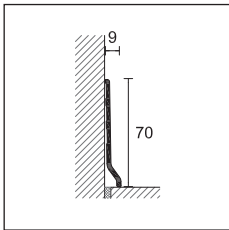

8600

PVC LINE

length 200 cm - pack 20/100 pcs

FOAM PVC

H = 70 mm

ART.	decors		decors		decors		decors	
	518	29762	536	29782	yellow 561	29802	silver 559	29800
	520	29764	540	29784	green 562	29804		
	524	29766	542	29786	light blue 563	29801		
	525	29768	544	29788	red 564	29803		
8600	528	29770	545	29790				
	530	29772	white 555	29792				
	531	29774	light grey 556	29794				
	532	29776	black 557	29796				
	533	29778	anthracite 558	29798				
	534	29780						
pack 20 pcs		euro/m		1,42	1,48		1,68	
pack 100 pcs		euro/m		1,14	1,19		1,39	

To order 8600 in pack of 100 pcs mark /100 after the article code (for example 29778 becomes 29778/100).

For a single piece, see sales conditions on page 288

no partial packaging
external corner profiles available in the same decors, see page 45

PVC Line 8181 is a 70 mm high skirting board in plastic-coated PVC, characterized by a special shape that makes it suitable for installation on curved walls. 8181 is particularly suitable for DIY installation, thanks to its quick and easy application. Available in different colours, it must be fixed to the wall with adhesive.