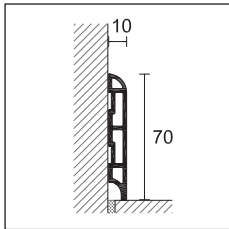

skirting board

pvc line

PVC Line 8605 and 8606 are two skirting boards in co-extruded PVC, characterized by a rounded shape and a 70-mm height. Both are composed of a core in foam PVC and a visible surface in coloured rigid PVC to guarantee the best aesthetic result and colour uniformity. 8605 can also be covered with Alcrom® Plus film and can be further customized thanks to the digital printing technology Profilpas Digital System. 8505 and 8606 can be fixed to the wall with adhesive (PP/96) or nails. Moreover, they do not absorb water and are resistant to impact, wear and tear, UV rays and the products normally used for cleaning floors and wall coverings.

NEW PVC LINE

length 250 cm - pack 20 pcs - H = 70 mm

CO-EXTRUDED PVC (FOAM PVC + RIGID PVC)

ART.

8605	☐	white RAL 9003	29175	☒	black RAL 9004	29176
	☐	white RAL 9010	29177			

euro/m **2,94**

8605 ☒ silver 29178

euro/m

no partial packaging

PVC LINE

length 250 cm - pack 20 pcs - H = 70 mm

CO-EXTRUDED PVC (FOAM PVC + RIGID PVC) COVERED WITH ALCROM® PLUS FILM

ART. decors

8605	☐	96 white RAL 9010 embossed	29030
	☒	97 black RAL 9005 embossed	29031

euro/m **3,72**

8605 ☒ 99 satin silver 29035
☒ 100 satin steel 29036

euro/m **5,23**

no partial packaging

PVC LINE

length = 250 cm - pack 20 pcs - H = 70 mm

CO-EXTRUDED PVC (FOAM PVC + RIGID PVC) COVERED WITH ALCROM® PLUS FILM

ART.	decors		decors		decors		decors	
8605	☐	02 29000	☒	44 29013	☐	1009 29103	☒	1063 29121
	☐	08 29001	☒	47 29033	☐	1012 29104	☒	1066 29122
	☐	10 29003	☒	48 29015	☐	1021 29107	☒	1069 29123
	☐	11 29004	☒	65 29018	☐	1024 29108	☒	1081 29127
	☐	12 29005	☒	76 29020	☐	1030 29110	☒	1084 29128
	☐	20 29006	☒	77 29021	☐	1033 29111	☒	1087 29129
	☐	25 29032	☒	78 29022	☐	1036 29112	☒	1090 29130
	☐	32 29007	☒	80 29023	☐	1042 29114	☒	1105 29135
	☐	34 29008	☒	81 29024	☐	1045 29115	☒	1108 29136
	☐	35 29009	☒	92 29026	☐	1051 29117	☒	1111 29137
	☐	36 29010	☒	95 29029	☐	1054 29118		
	☐	40 29011	☒	1003 29101	☐	1057 29119		
	☐	41 29012	☒	1006 29102	☐	1060 29120		

euro/m **3,72**