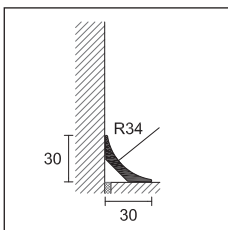

171

PVC LINE - COVE-SHAPED

length = 200 cm - pack 50 pcs

H

ART. finishing

30

PVC

171	black		19205
	<i>euro/m</i>		2,52

no partial packaging

All articles PVC line cove-shaped should be stored horizontally.

For a single piece, see sales conditions on page 288