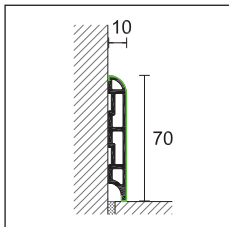

8605 covered with Alcrom® Plus film