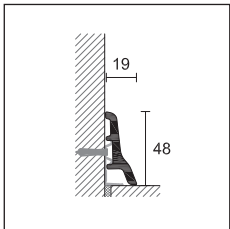

8602

PVC LINE

length 250 cm - pack 40 pcs

FOAM PVC

H = 48 mm

ART.	decors	
8602	white 555	29530
	light grey 556	29532
	black 557	29534
euro/m		1,49

no partial packaging

INSIDE CORNER

pack 10 pcs

POLYPROPYLENE

H = 48 mm

ART.	decors	
8602/I	white 555	29578
	light grey 556	29580
	black 557	29582
euro/pc		1,40

no partial packaging

OUTSIDE CORNER

pack 10 pcs

POLYPROPYLENE

H = 48 mm

ART.	decors	
8602/E	white 555	29628
	light grey 556	29630
	black 557	29632
euro/pc		1,40

no partial packaging

RIGHT/LEFT END CAPS

pack 10 pcs

POLYPROPYLENE

H = 48 mm

ART.	decors	
8602/P dx/sx	white 555	29728
	light grey 556	29730
	black 557	29732
euro/pc		1,40

no partial packaging