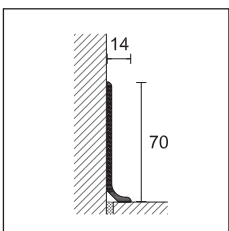

8181

NEW PVC LINE

length = 250 cm - pack 12 pcs

PLASTIC-COATED PVC

H = 70 mm

ART.	decors		
	white		19216
	grey		19217
8181	black		19218
euro/m			4,62

no partial packaging

Art. 8181 should be stored horizontally.

For a single piece, see sales conditions on page 288