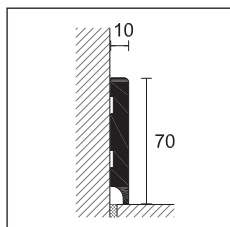

8616

NEW PVC LINE

length 250 cm - pack 20 pcs - H = 70 mm

CO-EXTRUDED PVC (FOAM PVC + RIGID PVC)

ART.

8616	☐	white RAL 9003	29495	☒	black RAL 9004	29496

euro/m **4,41**

8616	☒	silver	29498

euro/m

no partial packaging

8616 can be covered with customised Alcrom® Plus film on request, with a minimum order of 500 meters €/m 5,04