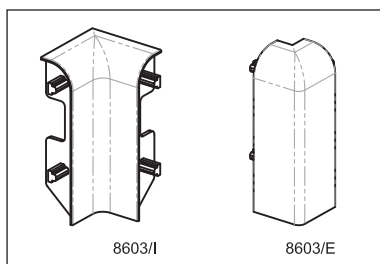

skirting board

pvc line

PVC Line 8603 is an impact-resistant and 70-mm high skirting board in foam PVC. It is particularly suitable for DIY installation, thanks to the speed and easiness of application. It is available in different colours and it can be installed with a simple interlocking system with harmonic stainless steel clips. In addition to its decorative function, it allows to hide the expansion gap perimeter of floating wood and laminate floors.

PVC LINE

length 250 cm - pack 40 pcs

FOAM PVC

H = 70 mm

ART.	decors	
8603	532	30144
	542	30154
	545	30158
	white 555	30160
	light grey 556	30162
	black 557	30164

euro/m 2,29

no partial packaging

INSIDE CORNER

pack 10 pcs

POLYPROPYLENE

H = 70 mm

ART.	decors	
8603/I	532	30194
	542	30204
	545	30208
	white 555	30210
	light grey 556	30212
	black 557	30214

euro/pc 1,40

no partial packaging

OUTSIDE CORNER

pack 10 pcs

POLYPROPYLENE

H = 70 mm

ART.	decors	
8603/E	532	30244
	542	30254
	545	30258
	white 555	30260
	light grey 556	30262
	black 557	30264

euro/pc 1,40

no partial packaging

JUNCTION

pack 10 pcs

POLYPROPYLENE

H = 70 mm

ART.	decors	
8603/G	532	30294
	542	30304
	545	30308
	white 555	30310
	light grey 556	30312
	black 557	30314

euro/pc 1,28

no partial packaging

RIGHT/LEFT END CAPS

pack 10 pcs

POLYPROPYLENE

H = 70 mm

ART.	decors	
8603/P dx/sx	532	30344
	542	30354
	545	30358
	white 555	30360
	light grey 556	30362
	black 557	30364

euro/pc 1,40

no partial packaging

FIXING CLIPS

10 blister packs / 20 pcs/blister

8602/C 29750

euro/blister 5,93