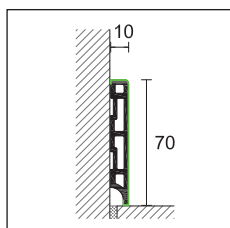

8615 decors with film Alcrom® Plus

NEW PVC LINE

length 250 cm - pack 20 pcs - H = 70 mm

CO-EXTRUDED PVC (FOAM PVC + RIGID PVC) COVERED WITH ALCROM® PLUS FILM

ART.

decors

8615	☐	96 white RAL 9010 embossed	29357
	☒	97 black RAL 9005 embossed	29358

euro/m **3,72**

no partial packaging

8615 can be covered with customised Alcrom® Plus film on request, with a minimum order of 500 meters €/m 3,72