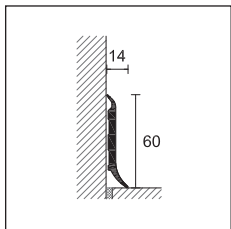

8181 white PVC

8181

NEW PVC LINE

length = 250 cm - pack 12 pcs

PLASTIC-COATED PVC

H = 70 mm

ART.	decors		
	white		19216
	grey		19217
8181	black		19218
euro/m			4,62

no partial packaging

Art. 8181 should be stored horizontally.

For a single piece, see sales conditions on page 288

skirting board

pvc line

PVC Line 8596 and 8598 are two impact-resistant skirting boards in foam PVC. The upper part resting on the wall and the lower part resting on the floor are in soft material and allow a perfect adhesion even to surfaces that are not perfectly planar, maintaining speed and simplicity of application. They are available in different colours and can be fixed with adhesive (PP/96).

8596 Foam PVC decor 545

8596

PVC LINE

length = 250 cm - pack 40 pcs

FOAM PVC

H = 60 mm

ART.	decors		decors		decors	
8596		518 30800		531 30812		542 30824
		524 30804		532 30814		545 30828
		525 30806		533 30816		white 555 30830
		528 30808		536 30820		light grey 556 30832
		530 30810		540 30822		black 557 30834